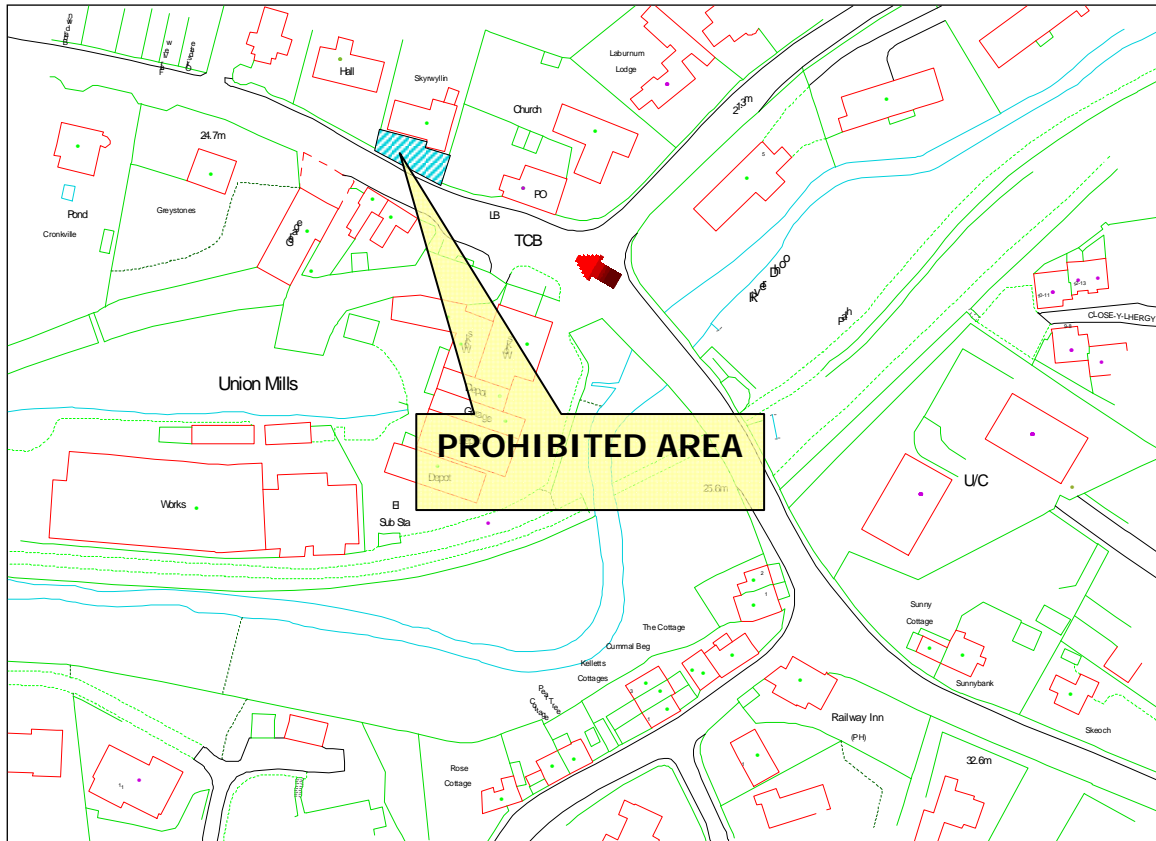

UNAUTHORISED REMOVAL OF THIS SIGN MAY RESULT IN PROSECUTION

**Prohibited Area
Union Mills (left)**

ARROW INDICATES COURSE DIRECTION

WHILE THE ROAD IS CLOSED THE PUBLIC ARE NOT PERMITTED IN THIS AREA

IF YOU ARE IN OR REMAIN IN A PROHIBITED OR RESTRICTED AREA, YOU ARE BREAKING THE LAW AND COULD CAUSE THE RACE OR PRACTICE TO BE STOPPED

UNAUTHORISED REMOVAL OF THIS SIGN MAY RESULT IN PROSECUTION

Prohibited Area Union Mills (right)

ARROW INDICATES COURSE DIRECTION

WHILE THE ROAD IS CLOSED THE PUBLIC ARE NOT PERMITTED IN THIS AREA

IF YOU ARE IN OR REMAIN IN A PROHIBITED OR RESTRICTED AREA, YOU ARE
BREAKING THE LAW AND COULD CAUSE THE RACE OR PRACTICE TO BE STOPPED
UNAUTHORISED REMOVAL OF THIS SIGN MAY RESULT IN PROSECUTION

Prohibited Area Skrillin Union Mills

ARROW INDICATES COURSE DIRECTION

WHILE THE ROAD IS CLOSED THE PUBLIC ARE NOT PERMITTED IN THIS AREA

IF YOU ARE IN OR REMAIN IN A PROHIBITED OR RESTRICTED AREA, YOU ARE
BREAKING THE LAW AND COULD CAUSE THE RACE OR PRACTICE TO BE STOPPED
UNAUTHORISED REMOVAL OF THIS SIGN MAY RESULT IN PROSECUTION

UNAUTHORISED REMOVAL OF THIS SIGN MAY RESULT IN PROSECUTION

Restricted Area Glen Lough Entrance

ARROW INDICATES COURSE DIRECTION

WHILE THE ROAD IS CLOSED THE PUBLIC ARE NOT PERMITTED IN THIS AREA

IF YOU ARE IN OR REMAIN IN A PROHIBITED OR RESTRICTED AREA, YOU ARE BREAKING THE LAW AND COULD CAUSE THE RACE OR PRACTICE TO BE STOPPED