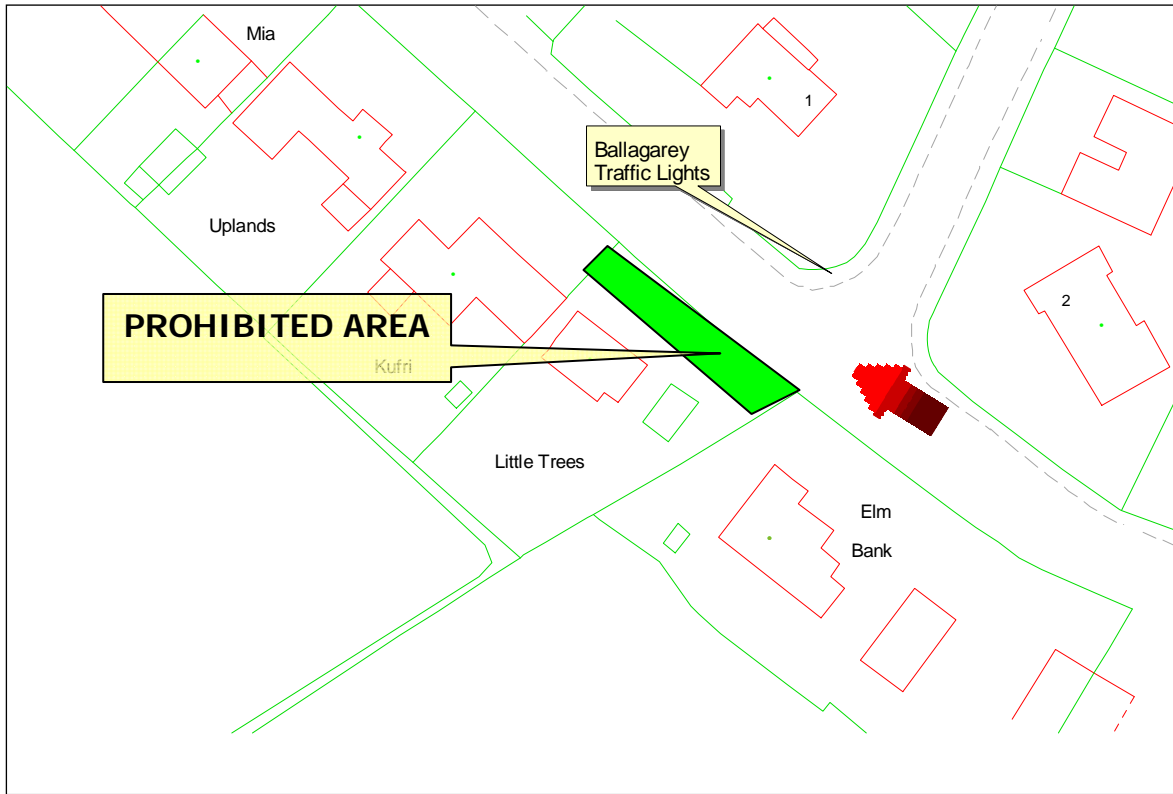

UNAUTHORISED REMOVAL OF THIS SIGN MAY RESULT IN PROSECUTION

Restricted Area Glen Lough Entrance

ARROW INDICATES COURSE DIRECTION

WHILE THE ROAD IS CLOSED THE PUBLIC ARE NOT PERMITTED IN THIS AREA

IF YOU ARE IN OR REMAIN IN A PROHIBITED OR RESTRICTED AREA, YOU ARE BREAKING THE LAW AND COULD CAUSE THE RACE OR PRACTICE TO BE STOPPED

UNAUTHORISED REMOVAL OF THIS SIGN MAY RESULT IN PROSECUTION

Prohibited Area Glen Lough Camp

ARROW INDICATES COURSE DIRECTION

WHILE THE ROAD IS CLOSED THE PUBLIC ARE NOT PERMITTED IN THIS AREA

IF YOU ARE IN OR REMAIN IN A PROHIBITED OR RESTRICTED AREA, YOU ARE
BREAKING THE LAW AND COULD CAUSE THE RACE OR PRACTICE TO BE STOPPED

UNAUTHORISED REMOVAL OF THIS SIGN MAY RESULT IN PROSECUTION

Prohibited Area Ballagarey – Little Trees

ARROW INDICATES COURSE DIRECTION

WHILE THE ROAD IS CLOSED THE PUBLIC ARE NOT PERMITTED IN THIS AREA

IF YOU ARE IN OR REMAIN IN A PROHIBITED OR RESTRICTED AREA, YOU ARE BREAKING THE LAW AND COULD CAUSE THE RACE OR PRACTICE TO BE STOPPED

UNAUTHORISED REMOVAL OF THIS SIGN MAY RESULT IN PROSECUTION

Prohibited Area
Ballagarey – Kufri

ARROW INDICATES COURSE DIRECTION

WHILE THE ROAD IS CLOSED THE PUBLIC ARE NOT PERMITTED IN THIS AREA

IF YOU ARE IN OR REMAIN IN A PROHIBITED OR RESTRICTED AREA, YOU ARE
BREAKING THE LAW AND COULD CAUSE THE RACE OR PRACTICE TO BE STOPPED