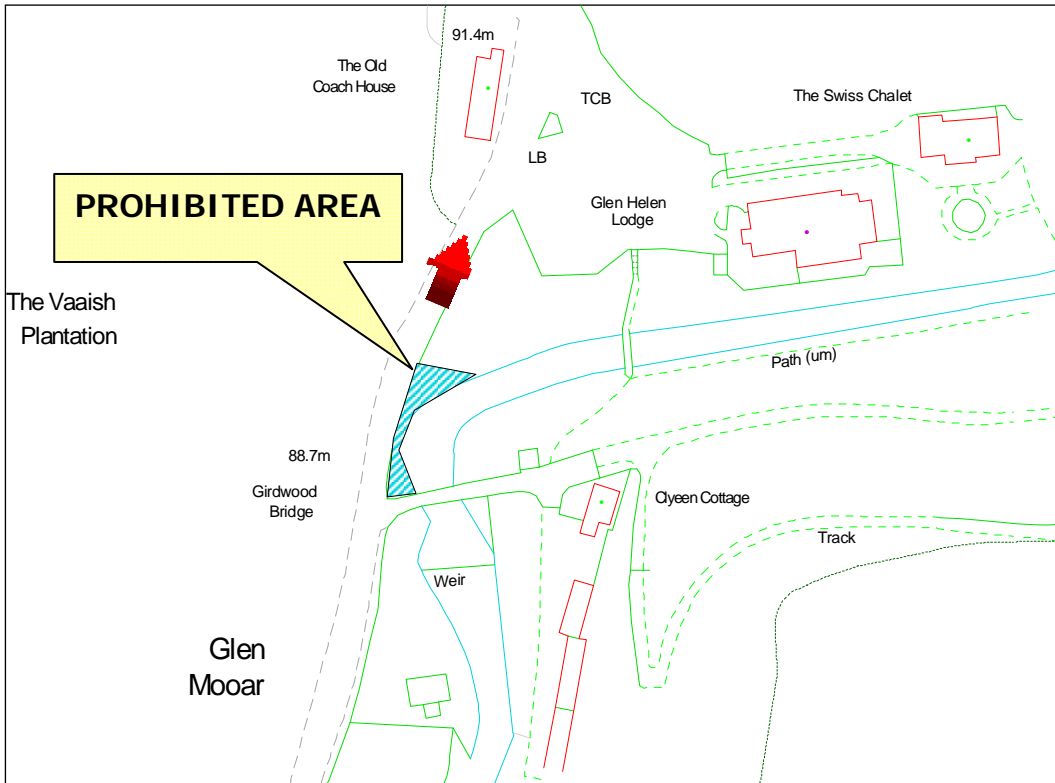

Prohibited Area Girdwood Bridge

WHILE THE ROAD IS CLOSED THE PUBLIC ARE NOT PERMITTED IN THIS AREA