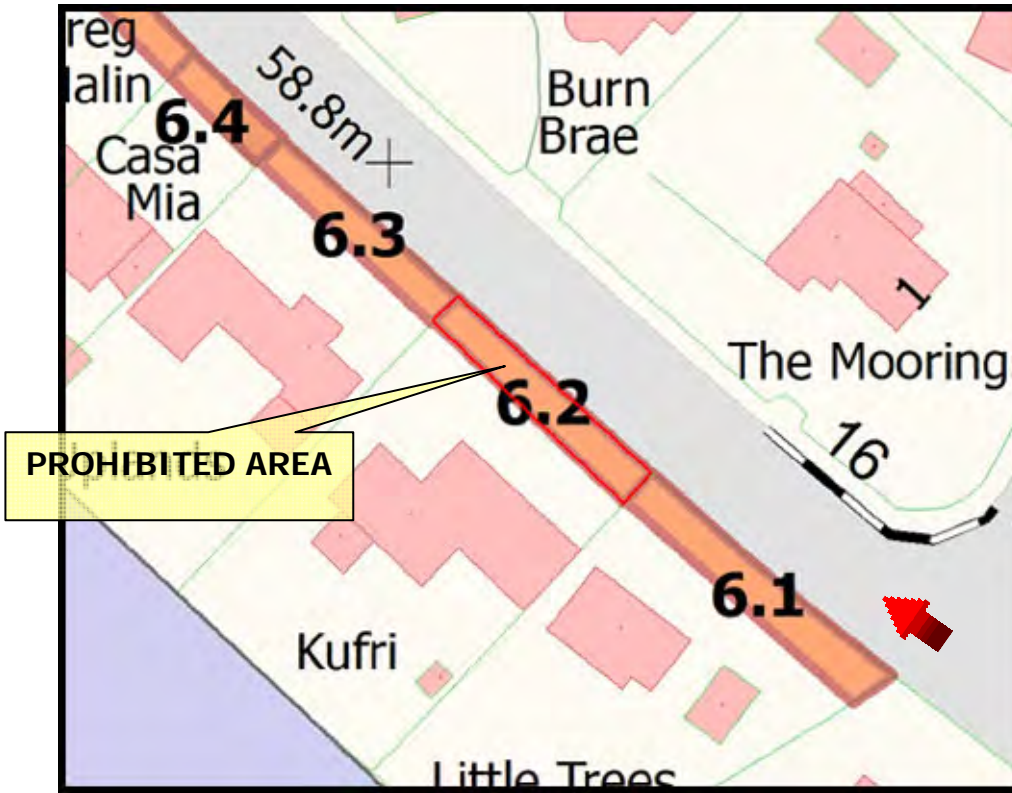

UNAUTHORISED REMOVAL OF THIS SIGN MAY RESULT IN PROSECUTION

Prohibited Area Glen Lough Camp

ARROW INDICATES COURSE DIRECTION

WHILE THE ROAD IS CLOSED THE PUBLIC ARE NOT PERMITTED IN THIS AREA

IF YOU ARE IN OR REMAIN IN A PROHIBITED OR RESTRICTED AREA, YOU ARE
BREAKING THE LAW AND COULD CAUSE THE RACE OR PRACTICE TO BE STOPPED

UNAUTHORISED REMOVAL OF THIS SIGN MAY RESULT IN PROSECUTION

Prohibited Area Ballagarey – Little Trees

ARROW INDICATES COURSE DIRECTION

WHILE THE ROAD IS CLOSED THE PUBLIC ARE NOT PERMITTED IN THIS AREA

IF YOU ARE IN OR REMAIN IN A PROHIBITED OR RESTRICTED AREA, YOU ARE BREAKING THE LAW AND COULD CAUSE THE RACE OR PRACTICE TO BE STOPPED

UNAUTHORISED REMOVAL OF THIS SIGN MAY RESULT IN PROSECUTION

Prohibited Area
Ballagarey – Kufri

ARROW INDICATES COURSE DIRECTION

WHILE THE ROAD IS CLOSED THE PUBLIC ARE NOT PERMITTED IN THIS AREA

IF YOU ARE IN OR REMAIN IN A PROHIBITED OR RESTRICTED AREA, YOU ARE
BREAKING THE LAW AND COULD CAUSE THE RACE OR PRACTICE TO BE STOPPED

UNAUTHORISED REMOVAL OF THIS SIGN MAY RESULT IN PROSECUTION

Prohibited Area Ballagarey – Uplands

ARROW INDICATES COURSE DIRECTION

WHILE THE ROAD IS CLOSED THE PUBLIC ARE NOT PERMITTED IN THIS AREA

IF YOU ARE IN OR REMAIN IN A PROHIBITED OR RESTRICTED AREA, YOU ARE BREAKING THE LAW AND COULD CAUSE THE RACE OR PRACTICE TO BE STOPPED