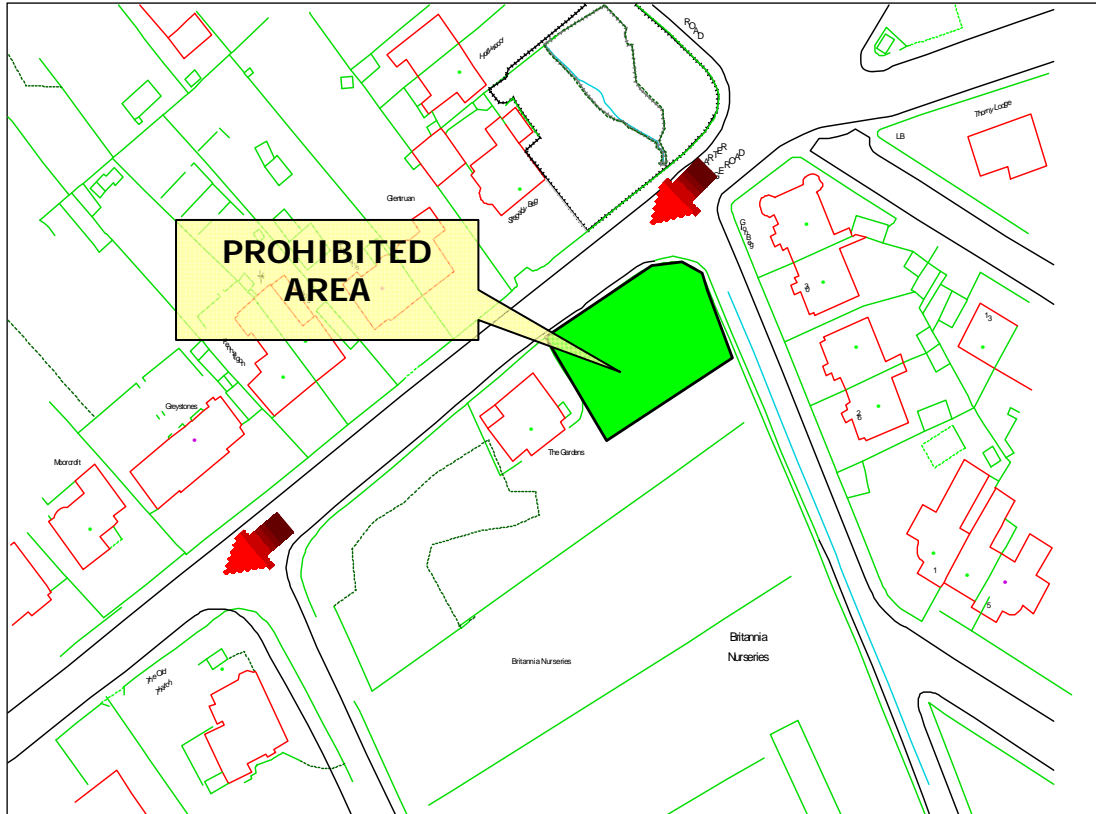

Prohibited Area
Quarterbridge Road/Cronkbourne Road Junction

ARROW INDICATES COURSE DIRECTION

WHILE THE ROAD IS CLOSED THE PUBLIC ARE NOT PERMITTED IN THIS AREA

IF YOU ARE IN OR REMAIN IN A PROHIBITED OR RESTRICTED AREA, YOU ARE BREAKING THE LAW AND COULD CAUSE THE RACE OR PRACTICE TO BE STOPPED

UNAUTHORISED REMOVAL OF THIS SIGN MAY RESULT IN PROSECUTION

Prohibited Area

Quarterbridge Road/Brunswick Road

ARROW INDICATES COURSE DIRECTION

WHILE THE ROAD IS CLOSED THE PUBLIC ARE NOT PERMITTED IN THIS AREA

UNAUTHORISED REMOVAL OF THIS SIGN MAY RESULT IN PROSECUTION

Restricted Area

QB – Braddan Bridge

ARROW INDICATES COURSE DIRECTION

WHILE THE ROAD IS CLOSED THE PUBLIC ARE NOT PERMITTED IN THIS AREA

IF YOU ARE IN OR REMAIN IN A PROHIBITED OR RESTRICTED AREA, YOU ARE BREAKING THE LAW AND COULD CAUSE THE RACE OR PRACTICE TO BE STOPPED