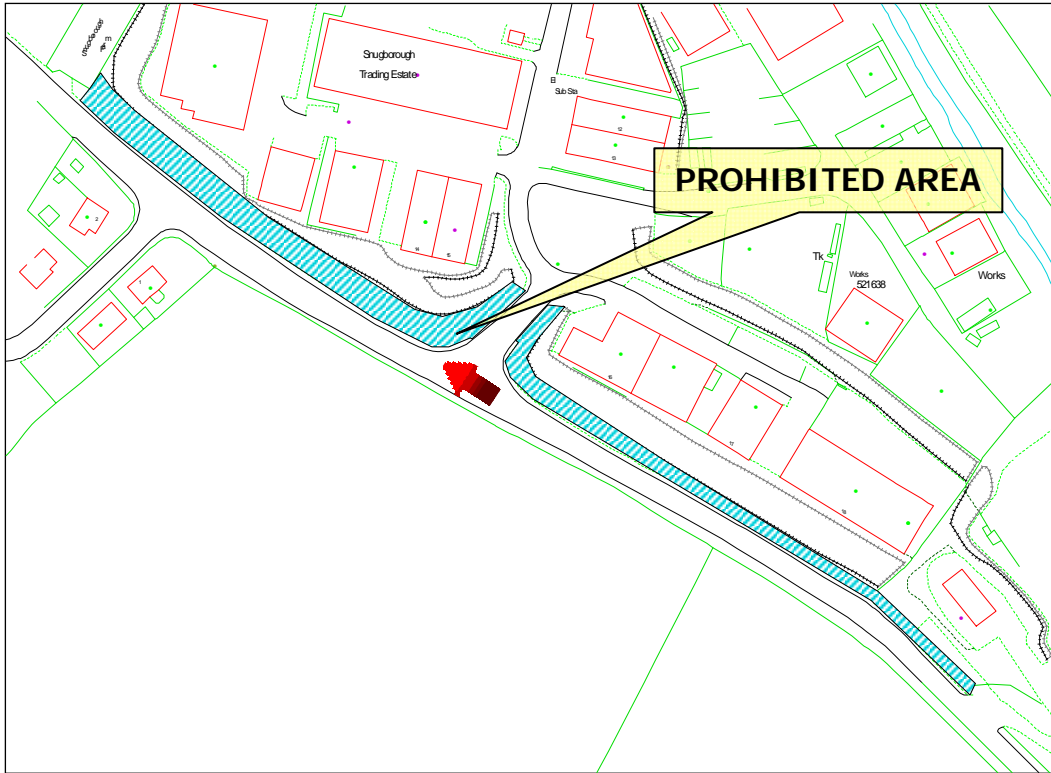

Prohibited Area Rural Industries to Snugborough House

ARROW INDICATES COURSE DIRECTION

WHILE THE ROAD IS CLOSED THE PUBLIC ARE NOT PERMITTED IN THIS AREA