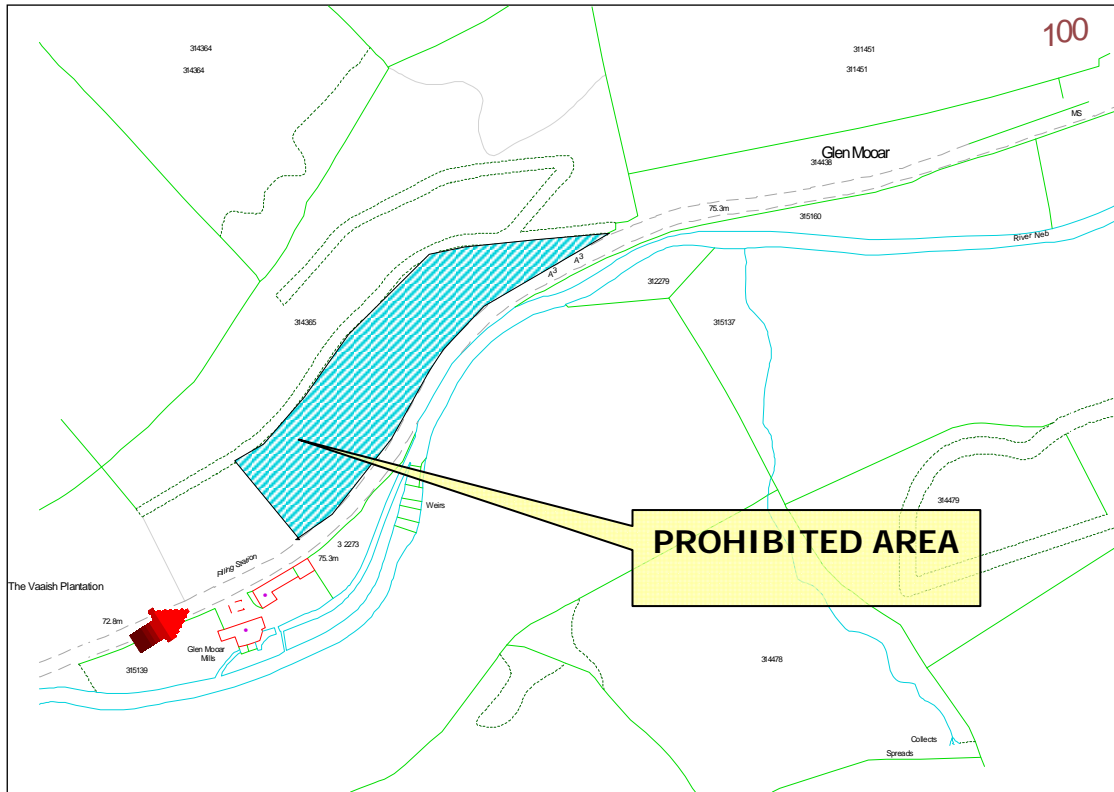

UNAUTHORISED REMOVAL OF THIS SIGN MAY RESULT IN PROSECUTION

Restricted Area Glen Moar Restaurant

ARROW INDICATES COURSE DIRECTION

WHILE THE ROAD IS CLOSED THE PUBLIC ARE NOT PERMITTED IN THIS AREA

IF YOU ARE IN OR REMAIN IN A PROHIBITED OR RESTRICTED AREA, YOU ARE BREAKING THE LAW AND COULD CAUSE THE RACE OR PRACTICE TO BE STOPPED

UNAUTHORISED REMOVAL OF THIS SIGN MAY RESULT IN PROSECUTION

Prohibited Area Black Dub Plantation

ARROW INDICATES COURSE DIRECTION

WHILE THE ROAD IS CLOSED THE PUBLIC ARE NOT PERMITTED IN THIS AREA

IF YOU ARE IN OR REMAIN IN A PROHIBITED OR RESTRICTED AREA, YOU ARE BREAKING THE LAW AND COULD CAUSE THE RACE OR PRACTICE TO BE STOPPED