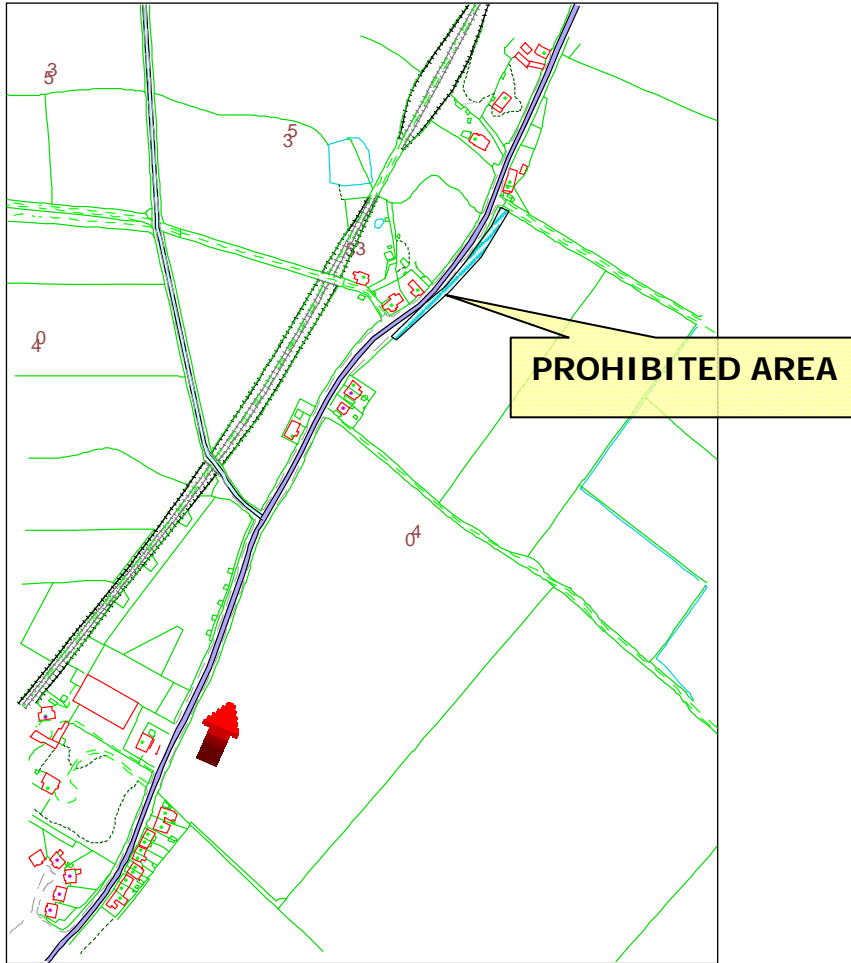

UNAUTHORISED REMOVAL OF THIS SIGN MAY RESULT IN PROSECUTION

Restricted Area Barregarrow Bottom 1

ARROW INDICATES COURSE DIRECTION

WHILE THE ROAD IS CLOSED THE PUBLIC ARE NOT PERMITTED IN THIS AREA

IF YOU ARE IN OR REMAIN IN A PROHIBITED OR RESTRICTED AREA, YOU ARE BREAKING THE LAW AND COULD CAUSE THE RACE OR PRACTICE TO BE STOPPED

IF YOU ARE IN OR REMAIN IN A PROHIBITED OR RESTRICTED AREA, YOU ARE BREAKING THE LAW AND COULD CAUSE THE RACE OR PRACTICE TO BE STOPPED

UNAUTHORISED REMOVAL OF THIS SIGN MAY RESULT IN PROSECUTION

Prohibited Area Rhencullen – Field hedge on right

ARROW INDICATES COURSE DIRECTION

WHILE THE ROAD IS CLOSED THE PUBLIC ARE NOT PERMITTED IN THIS AREA

IF YOU ARE IN OR REMAIN IN A PROHIBITED OR RESTRICTED AREA, YOU ARE BREAKING THE LAW AND COULD CAUSE THE RACE OR PRACTICE TO BE STOPPED
UNAUTHORISED REMOVAL OF THIS SIGN MAY RESULT IN PROSECUTION

**Prohibited Area
Rhencullen – field to Cronk Steone**

ARROW INDICATES COURSE DIRECTION

WHILE THE ROAD IS CLOSED THE PUBLIC ARE NOT PERMITTED IN THIS AREA

IF YOU ARE IN OR REMAIN IN A PROHIBITED OR RESTRICTED AREA, YOU ARE BREAKING THE LAW AND COULD CAUSE THE RACE OR PRACTICE TO BE STOPPED
UNAUTHORISED REMOVAL OF THIS SIGN MAY RESULT IN PROSECUTION