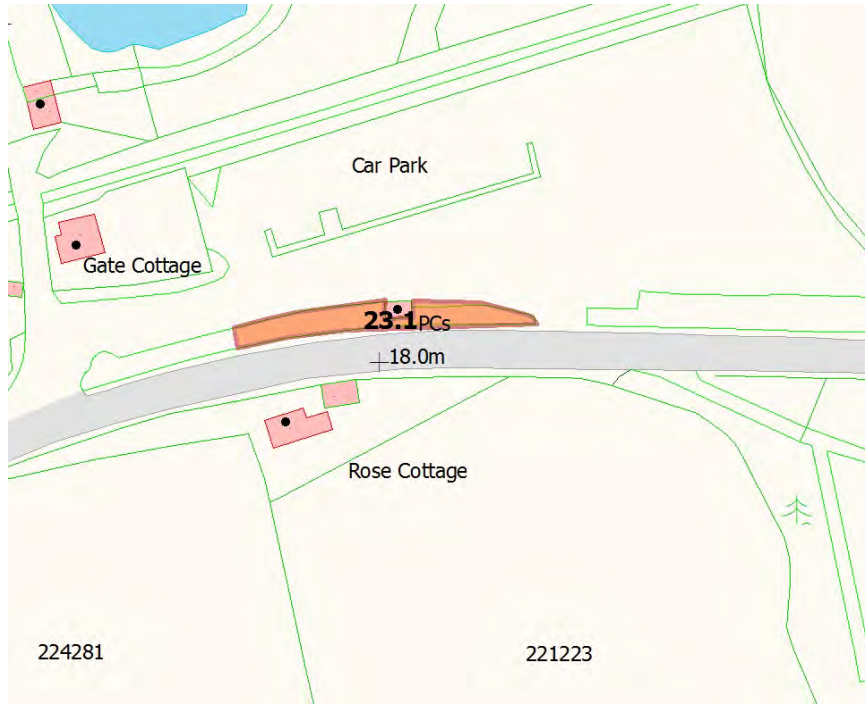

UNAUTHORISED REMOVAL OF THIS SIGN MAY RESULT IN PROSECUTION

Restricted Area Alpine House

ARROW INDICATES COURSE DIRECTION

WHILE THE ROAD IS CLOSED THE PUBLIC ARE NOT PERMITTED IN THIS AREA

IF YOU ARE IN OR REMAIN IN A PROHIBITED OR RESTRICTED AREA, YOU ARE BREAKING THE LAW AND COULD CAUSE THE RACE OR PRACTICE TO BE STOPPED

UNAUTHORISED REMOVAL OF THIS SIGN MAY RESULT IN PROSECUTION

**Prohibited Area
BALLAUGH BRIDGE**

ARROW INDICATES COURSE DIRECTION

WHILE THE ROAD IS CLOSED THE PUBLIC ARE NOT PERMITTED IN THIS AREA

IF YOU ARE IN OR REMAIN IN A PROHIBITED OR RESTRICTED AREA, YOU ARE BREAKING THE LAW AND COULD CAUSE THE RACE OR PRACTICE TO BE STOPPED

UNAUTHORISED REMOVAL OF THIS SIGN MAY RESULT IN PROSECUTION

Restricted Area Ballacrye

ARROW INDICATES COURSE DIRECTION

WHILE THE ROAD IS CLOSED THE PUBLIC ARE NOT PERMITTED IN THIS AREA

IF YOU ARE IN OR REMAIN IN A PROHIBITED OR RESTRICTED AREA, YOU ARE BREAKING THE LAW AND COULD CAUSE THE RACE OR PRACTICE TO BE STOPPED

UNAUTHORISED REMOVAL OF THIS SIGN MAY RESULT IN PROSECUTION

Restricted Area Wild Life Park 1

ARROW INDICATES COURSE DIRECTION

WHILE THE ROAD IS CLOSED THE PUBLIC ARE NOT PERMITTED IN THIS AREA

IF YOU ARE IN OR REMAIN IN A PROHIBITED OR RESTRICTED AREA, YOU ARE BREAKING THE LAW AND COULD CAUSE THE RACE OR PRACTICE TO BE STOPPED