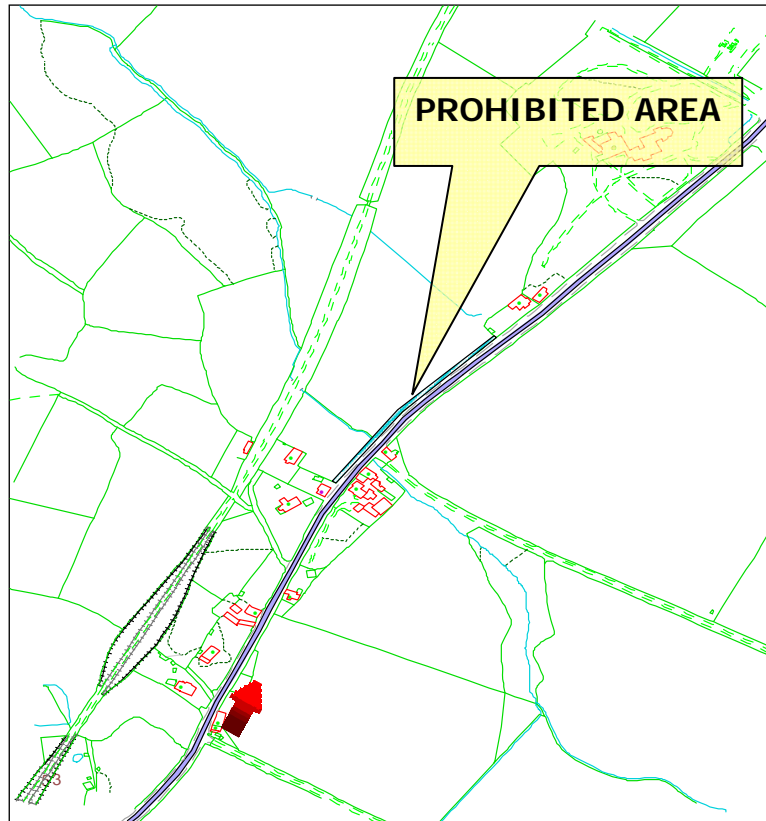

**Prohibited Area
Rhencullen – field to Cronk Steone**

ARROW INDICATES COURSE DIRECTION

WHILE THE ROAD IS CLOSED THE PUBLIC ARE NOT PERMITTED IN THIS AREA

IF YOU ARE IN OR REMAIN IN A PROHIBITED OR RESTRICTED AREA, YOU ARE BREAKING THE LAW AND COULD CAUSE THE RACE OR PRACTICE TO BE STOPPED
UNAUTHORISED REMOVAL OF THIS SIGN MAY RESULT IN PROSECUTION

**Prohibited Area
Rhencullen – field before Ballawotnot**

ARROW INDICATES COURSE DIRECTION

WHILE THE ROAD IS CLOSED THE PUBLIC ARE NOT PERMITTED IN THIS AREA

IF YOU ARE IN OR REMAIN IN A PROHIBITED OR RESTRICTED AREA, YOU ARE BREAKING THE LAW AND COULD CAUSE THE RACE OR PRACTICE TO BE STOPPED

UNAUTHORISED REMOVAL OF THIS SIGN MAY RESULT IN PROSECUTION

**Prohibited Area
Rose Cottage – Holly Lodge**

ARROW INDICATES COURSE DIRECTION

WHILE THE ROAD IS CLOSED THE PUBLIC ARE NOT PERMITTED IN THIS AREA

IF YOU ARE IN OR REMAIN IN A PROHIBITED OR RESTRICTED AREA, YOU ARE BREAKING THE LAW AND COULD CAUSE THE RACE OR PRACTICE TO BE STOPPED

UNAUTHORISED REMOVAL OF THIS SIGN MAY RESULT IN PROSECUTION

**Prohibited Area
Rhencullen – field after Ballawotnot**