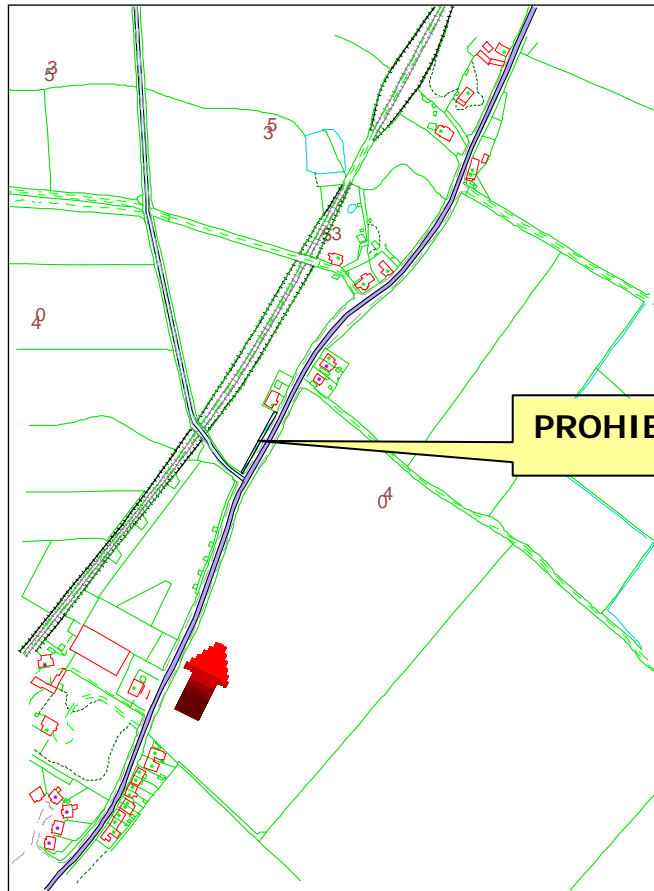

**Prohibited Area
Rhencullen – field before Ballawotnot**

ARROW INDICATES COURSE DIRECTION

WHILE THE ROAD IS CLOSED THE PUBLIC ARE NOT PERMITTED IN THIS AREA